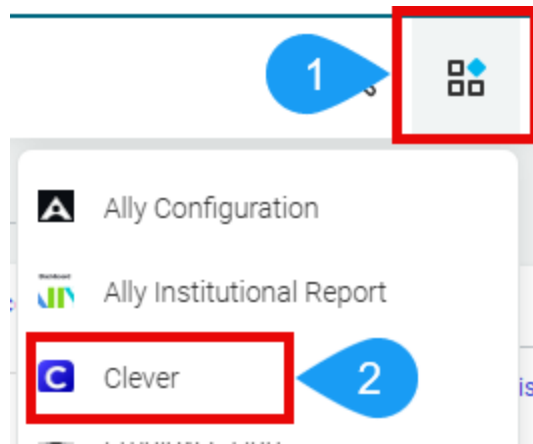

## ACCEDA A CLEVER A TRAVÉS DE SCHOOLGY

Acceda a Schoology yendo a [www.fcps.edu](http://www.fcps.edu) > Estudiantes > Schoología

The screenshot shows the top navigation bar of the FCPS website. The 'Students' link is highlighted with a red rectangular box. Other navigation links include Families, Employees, Careers, Community, and School. Below the navigation bar, there is a search icon and dropdown menus for 'About FCPS', 'Services', and 'Academics'. A small text line reads 'There are a variety of resources for maintaining communication with FCPS.' Below this, there are three featured tiles: 'Google Workspace' with a large 'G' logo, 'Student Information System (SIS)' with a teal background and a book icon, and 'Schoology' with a photo of students in a classroom. The 'Schoology' tile has a red box around its title.

Inicie sesión con el número de identificación del estudiante y la contraseña. Contacta al profesor si necesitas esta información.

The screenshot shows the login form on the Schoology website. The 'FCPS username' field is highlighted with a red box and contains the text 'Student ID#'. The 'Password' field is also highlighted with a red box and contains the text 'Student Password'. Below the fields is a blue 'Sign in' button.

Visit the [Schoology support page](#) for help.

[Mira este vídeo](#) o siga las instrucciones a continuación.

En [Schoología](#) haga clic en el **4 icono cuadrado** en la barra azul superior.

Seleccionar **Iniciar sesión con Google**