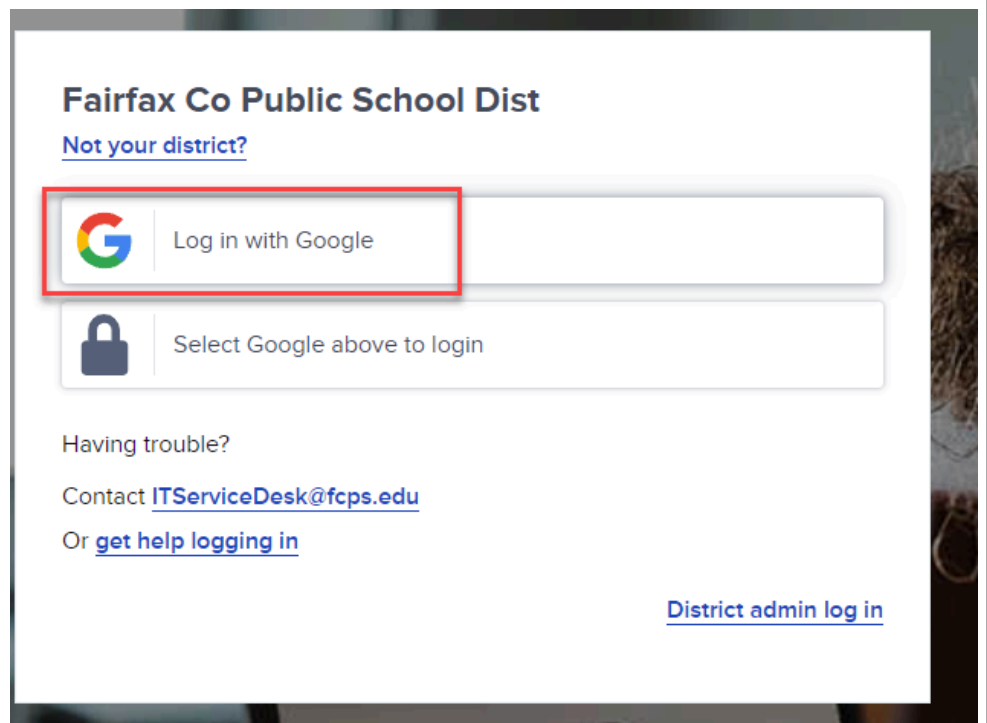

## ACCEDA A CLEVER A TRAVÉS DE SCHOOLGY

Acceda a Schoology yendo a [www.fcps.edu](http://www.fcps.edu) > Estudiantes > Schoología

The screenshot shows the top navigation bar of the FCPS website. The 'Students' link is highlighted with a red rectangular box. Other navigation links include Families, Employees, Careers, Community, and School. Below the navigation bar, there is a search icon and dropdown menus for 'About FCPS', 'Services', and 'Academics'. A small text line reads 'There are a variety of resources for maintaining communication with FCPS.' Below this, there are three featured tiles: 'Google Workspace' with a large 'G' logo, 'Student Information System (SIS)' with a teal background and a book icon, and 'Schoology' with a photo of students in a classroom. The 'Schoology' tile has a red box around its title.

Inicie sesión con el número de identificación del estudiante y la contraseña. Contacta al profesor si necesitas esta información.

The screenshot shows the login form on the Schoology website. The 'FCPS username' field is highlighted with a red box and contains the text 'Student ID#'. The 'Password' field is also highlighted with a red box and contains the text 'Student Password'. Below the fields is a blue 'Sign in' button.

Visit the [Schoology support page](#) for help.

[Mira este vídeo](#) o siga las instrucciones a continuación.

En [Schoología](#) haga clic en el **4 icono cuadrado** en la barra azul superior.

Seleccionar **Iniciar sesión con Google**

si un estudiante ya ha iniciado sesión en su cuenta de Google fcpsschools.net y luego elija esa cuenta.

si lo son NO luego completa la información:  
**Nombre de usuario de FCPS**  
(número de identificación del estudiante@fcpsschools.net)