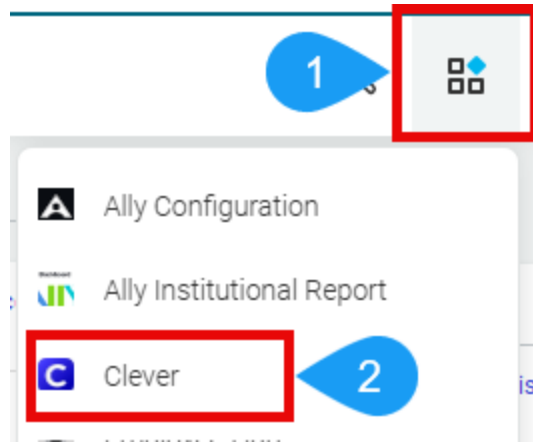

ACCESS CLEVER THROUGH SCHOOLOGY

Access Schoology by going to www.fcps.edu > Students > Schoology

The screenshot shows the top navigation bar of the FCPS website. The 'Students' link is highlighted with a red rectangular box. Other navigation links include Families, Employees, Careers, Community, and Schoology. Below the navigation bar, there is a search icon and dropdown menus for 'About FCPS', 'Services', and 'Academics'. A small text line reads 'There are a variety of resources for maintaining communication with FCPS.' Below this are three featured tiles: 'Google Workspace' with a large 'G' logo, 'Student Information System (SIS)' with a teal background and a book icon, and 'Schoology' with a photo of students in a classroom. The 'Schoology' tile has a red box around its title.

Sign in with student ID # and Password. Contact teacher if you need this information

The screenshot shows the login form on the Schoology website. The 'FCPS username' field is highlighted with a red box and has 'Student ID#' overlaid in red text. The 'Password' field is highlighted with a red box and has 'Student Password' overlaid in red text. Below the fields is a blue 'Sign in' button.

[Watch this video](#) or follow the instructions below.

In [Schoology](#) click on the **4 Square icon** in the upper blue bar.

Select **Log in with Google**

If a student is already logged into their Google fcpsschools.net account then choose that account.