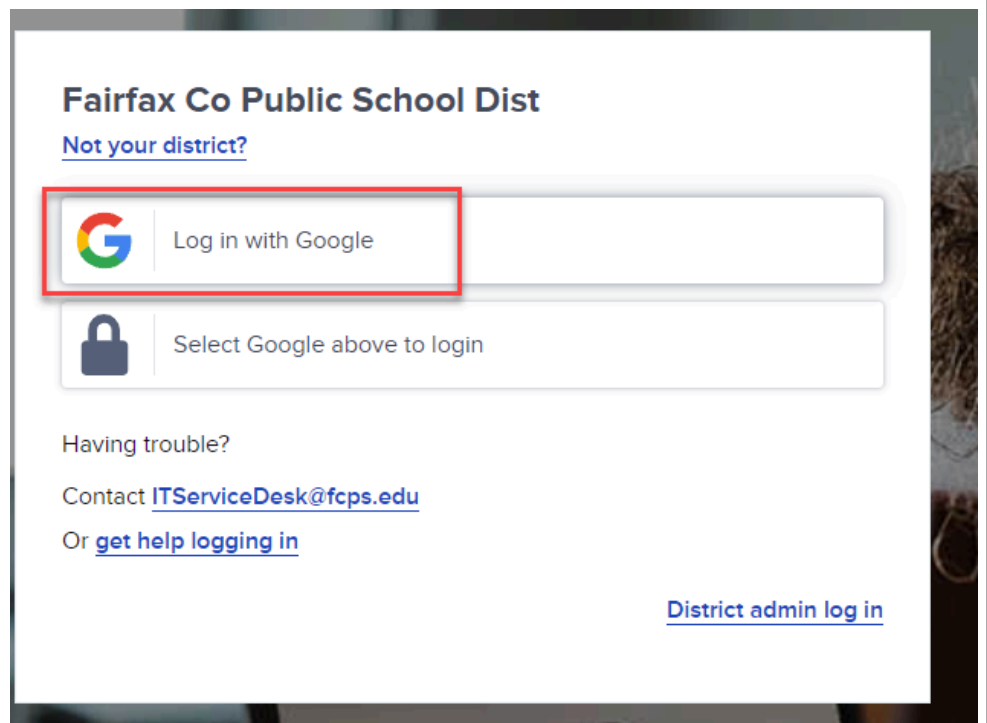

Select **Log in with Google**